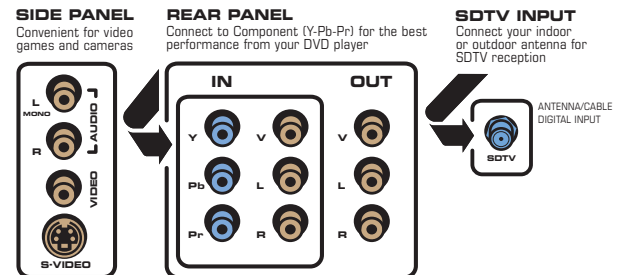

RCA

27F524T

Product Size (H x W x D): 22.8 x 30.8 x 21.3 inches

27" diagonal RCA TruFlat™ Stereo SDTV

Features and Benefits

Built-in ATSC/NTSC/QAM Tuner for Access to Off-Air Digital Programming or Unscrambled Digital Cable*

Picture Format Control Displays 16:9 or 4:3 Digital Programming

KidPass™ Advanced Parental Control

Broadcast Stereo with Bass and Treble Controls

Electronic On-Screen Notepad and Calendar Mode

Clock, Sleep & Wake Timers

* Cable TV subscription required. Check with your cable company for availability in your area.

27F524T

27" diagonal RCA TruFlat™ Stereo SDTV Specifications

BRAND	RCA
TECHNOLOGY	
Category	SDTV TruFlat™
Tuner	ATSC / NTSC / QAM
Comb Filter	2-LINE
PICTURE	
Screen Size	27"
Picture Format	4x3 / 16x9
Adjustable Color Warmth	Yes
Preferred Picture Presets	Yes, 4 Modes
SOUND	
Sound Logic (Auto Volume Correction)	Yes
Broadcast Stereo with MTS & SAP	Yes
Surround Type	Stereo Wide
Audio Preset Modes	Yes, 4 Modes
Treble/Bass/Balance	Yes
CONVENIENCE	
On-Screen Menu System	English, Spanish, French
Auto Channel Search	Yes
Favorite Channel List	Yes
Channel Labeling	Yes
ENERGY STAR® Qualified	Yes
V-Chip	Yes
Front Panel Lock	Yes
KidPass™ Advanced Parental Control	Yes
Time Display	Yes
Sleep & Wake Timers	Yes
Calendar Mode	Yes
On-Screen Notepad	Yes
CONNECTIONS	
Side A/V Jacks	L + R + V + S-Video
Video Input	L + R + V & Y Pr Pb
RF Input	1
Rear Outputs	L + R + V
REMOTE CONTROL	
Model Number	R130C1
Type	33 Buttons, TV Only
Batteries Included	Yes
SUPPLIED ACCESSORIES	
Quick Start Guide	Yes
User's Guide & Warranty (E/F/S)	RCA.com website
GENERAL	
Finish	Black
Packaging Size (HxWxD) Inches	25.31 x 33.23 x 24.02
Weight (lbs) (Product/Packaging)	100 / 113